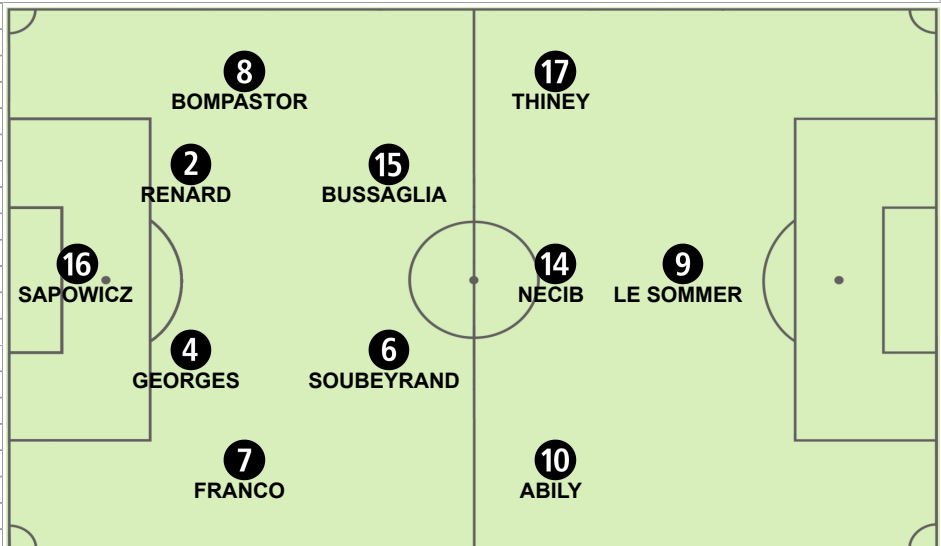

Tactical Line-up

Match for third place Sweden - France

31 16 JUL 2011 17:30 Sinsheim / Rhein-Neckar-Arena / GER

Referee: Kari SEITZ (USA)
Assistant Referee 1: Marlene DUFFY (USA)
4th Official: Quetzalli ALVARADO (MEX)
Match Commissioner: Sandra HERRERA (ASA)

Assistant Referee 2: Veronica PEREZ (USA)
Reserve Assistant Referee: Mariana CORBO (URU)
General Coordinator: Katharina DUEHMERT (GER)

Shirt: yellow Shorts: blue Socks: yellow/blue

Sweden (SWE)

#	Name	Pos
1	Hedvig LINDAHL	GK
2	Charlotte ROHLIN	DF
4	Annica SVENSSON	DF
6	Sara THUNEBRO	DF
7	Sara LARSSON	DF
8	Lotta SCHELIN	FW
14	Josefine OQVIST	FW
15	Therese SJOGRAN	MF
16	Linda FORSBERG	FW
17	Lisa DAHLKVIST	MF
18	Nilla FISCHER (C)	MF

Substitutes

3	Linda SEMBRANT	DF
5	Caroline SEGER	MF
9	Jessica LANDSTROM	FW
10	Sofia JAKOBSSON	MF
11	Antonia GORANSSON	MF
12	Kristin HAMMARSTROM	GK
13	Lina NILSSON	DF
19	Madelaine EDLUND	FW
20	Marie HAMMARSTROM	MF
21	Sofia LUNDGREN	GK

Coach Thomas DENNERBY (SWE)

Matches played

COL - SWE	0 : 1 (0 : 0)
PRK - SWE	0 : 1 (0 : 0)
SWE - USA	2 : 1 (2 : 0)
SWE - AUS	3 : 1 (2 : 1)
JPN - SWE	3 : 1 (1 : 1)

Group C

	MP	W	D	L	GF	GA	GD	Pts
SWE	3	3	0	0	4	1	3	9
USA	3	2	0	1	6	2	4	6
PRK	3	0	1	2	0	3	-3	1
COL	3	0	1	2	0	4	-4	1

France (FRA)

Shirt: navy blue Shorts: white Socks: navy blue

#	Name	Pos
16	Berangere SAPOWICZ	GK
2	Wendie RENARD	DF
4	Laura GEORGES	DF
6	Sandrine SOUBEYRAND (C)	MF
7	Corine FRANCO	DF
8	Sonia BOMPASTOR	DF
9	Eugenie LE SOMMER	FW
10	Camille ABILY	MF
14	Louisa NECIB	MF
15	Elise BUSSAGLIA	MF
17	Gaetane THINEY	FW

Substitutes

1	Celine DEVILLE	GK
3	Laure BOULLEAU	MF
5	Ophelie MEILLEROUX	DF
11	Laure LEPAILLEUR	DF
12	Elodie THOMIS	FW
13	Caroline PIZZALA	MF
18	Marie-Laure DELIE	FW
19	Sandrine BRETIGNY	FW
20	Sabrina VIGUIER	DF
21	Laetitia PHILIPPE	GK

Coach Bruno BINI (FRA)

Matches played