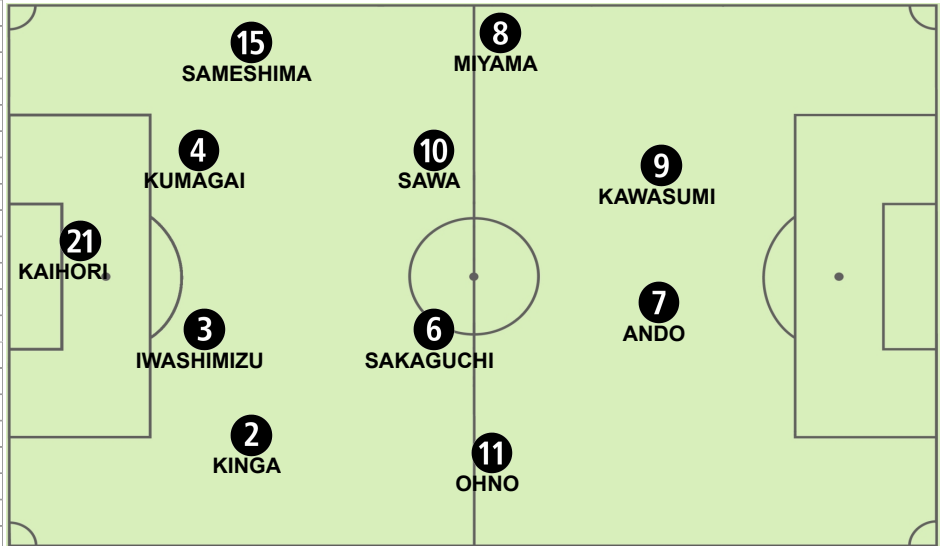

Tactical Line-up

Semi-finals Japan - Sweden

29 13 JUL 2011 20:45 Frankfurt/Main / FIFA Women's World Cup Stadium /

Referee: Carol Anne CHENARD (CAN)
Assistant Referee 1: Rita MUNOZ (MEX)
4th Official: Therese NEGUEL (CMR)
Match Commissioner: Lydia NSEKERA (BDI)

Assistant Referee 2: Mayte CHAVEZ (MEX)
Reserve Assistant Referee: Maria Luisa VILLA GUTIERREZ (ESP)
General Coordinator: Outi SAARINEN (FIN)

Japan (JPN) Shirt: navy blue/white Shorts: white/navy blue Socks: navy blue/white

#	Name	Pos
21	Ayumi KAIHORI	GK
2	Yukari KINGA	DF
3	Azusa IWASHIMIZU	DF
4	Saki KUMAGAI	DF
6	Mizuho SAKAGUCHI	MF
7	Kozue ANDO	MF
8	Aya MIYAMA	MF
9	Nahomi KAWASUMI	MF
10	Homare SAWA (C)	MF
11	Shinobu OHNO	FW
15	Aya SAMESHIMA	DF

Substitutes		
1	Nozomi YAMAGO	GK
5	Kyoko YANO	DF
12	Miho FUKUMOTO	GK
13	Rumi UTSUGI	MF
14	Megumi KAMIONOBE	MF
16	Asuna TANAKA	MF
17	Yuki NAGASATO	FW
18	Karina MARUYAMA	FW
19	Megumi TAKASE	FW
20	Mana IWABUCHI	FW

Coach Norio SASAKI (JPN)

Matches played

JPN - NZL	2:1 (1:1)
JPN - MEX	4:0 (3:0)
ENG - JPN	2:0 (1:0)
GER - JPN	0:1 a.e.t (0:0, 0:0)

Group B

	MP	W	D	L	GF	GA	GD	Pts
ENG	3	2	1	0	5	2	3	7
JPN	3	2	0	1	6	3	3	6
MEX	3	0	2	1	3	7	-4	2
NZL	3	0	1	2	4	6	-2	1

Sweden (SWE)

Shirt: yellow Shorts: blue Socks: yellow/blue

#	Name	Pos
1	Hedvig LINDAHL	GK
2	Charlotte ROHLIN (C)	DF
4	Annica SVENSSON	DF
6	Sara THUNEBRO	DF
7	Sara LARSSON	DF
8	Lotta SCHELIN	FW
14	Josefine OQVIST	FW
15	Therese SJOGRAN	MF
16	Linda FORSBERG	FW
17	Lisa DAHLKVIST	MF
20	Marie HAMMARSTROM	MF

Substitutes			
3	Linda SEMBRANT	DF	
9	Jessica LANDSTROM	FW	
10	Sofia JAKOBSSON	MF	
11	Antonia GORANSSON	MF	
12	Kristin HAMMARSTROM	GK	
13	Lina NILSSON	DF	
19	Madelaine EDLUND	FW	
21	Sofia LUNDGREN	GK	
18	Nilla FISCHER	N	MF
5	Caroline SEGER	/	MF

Coach Thomas DENNERBY (SWE)