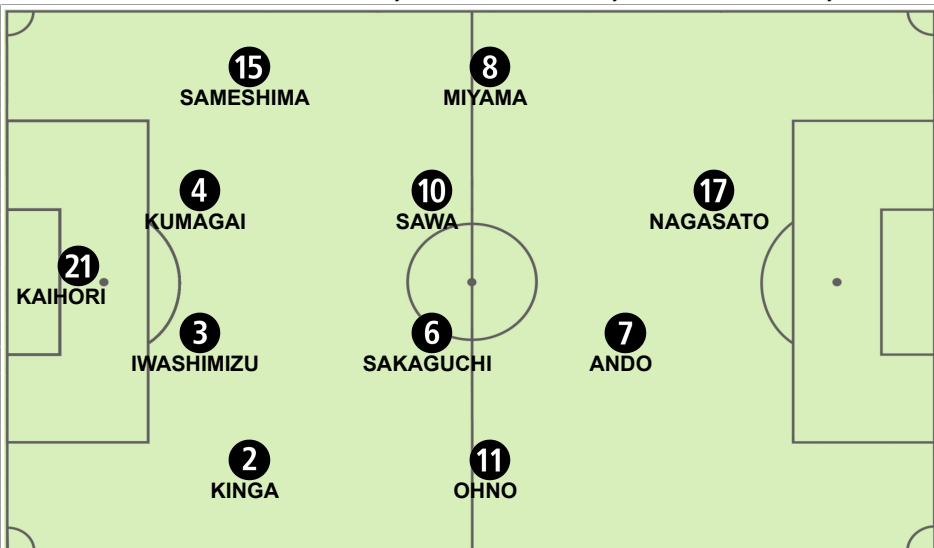

Matches played

JPN - NZL	2:1 (1:1)
JPN - MEX	4:0 (3:0)
ENG - JPN	2:0 (1:0)

Group B

	MP	W	D	L	GF	GA	GD	Pts
ENG	3	2	1	0	5	2	3	7
JPN	3	2	0	1	6	3	3	6
MEX	3	0	2	1	3	7	-4	2
NZL	3	0	1	2	4	6	-2	1

GK: Goalkeeper A: Absent
MF: Midfielder N: Not eligible to play
DF: Defender I: Injured
FW: Forward X: Misses next match if booked
C: Captain

Tactical line-ups based on team information, deviations due to possible changes by the coach