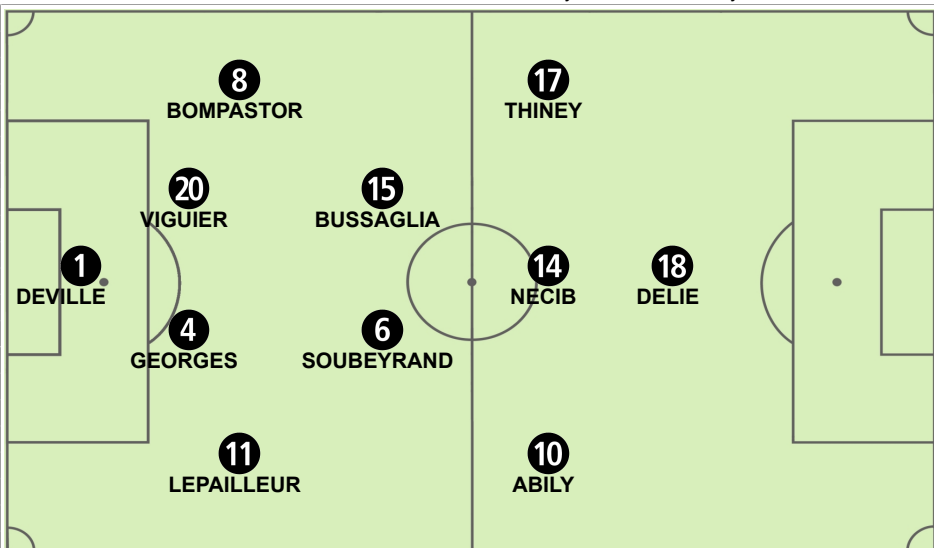

Matches played

MEX - ENG	1:1 (1:1)
NZL - ENG	1:2 (1:0)
ENG - JPN	2:0 (1:0)

Group B	MP	W	D	L	GF	GA	GD	Pts
ENG	3	2	1	0	5	2	3	7
JPN	3	2	0	1	6	3	3	6
MEX	3	0	2	1	3	7	-4	2
NZL	3	0	1	2	4	6	-2	1

France (FRA) Shirt: navy blue Shorts: navy blue Socks: red/blue

#	Name	Pos
1	Celine DEVILLE	GK
4	Laura GEORGES X	DF
6	Sandrine SOUBEYRAND (C)	MF
8	Sonia BOMPASTOR X	DF
10	Camille ABILY	MF
11	Laure LEPAILLEUR	DF
14	Louisa NECIB	MF
15	Elise BUSSAGLIA X	MF
17	Gaetane THINEY	FW
18	Marie-Laure DELIE	FW
20	Sabrina VIGUIER	DF
Substitutes		
2	Wendie RENARD X	DF
3	Laure BOULLEAU	MF
5	Ophelie MEILLEROUX	DF
7	Corine FRANCO	DF
9	Eugenie LE SOMMER	FW
12	Elodie THOMIS	FW
13	Caroline PIZZALA	MF
19	Sandrine BRETIGNY	FW
21	Laetitia PHILIPPE	GK
16	Berangere SAPOWICZ N	GK
Coach Bruno BINI (FRA)		

Matches played

NGA - FRA	0:1 (0:0)
CAN - FRA	0:4 (0:1)
FRA - GER	2:4 (0:2)

Group A	MP	W	D	L	GF	GA	GD	Pts
GER	3	3	0	0	7	3	4	9
FRA	3	2	0	1	7	4	3	6
NGA	3	1	0	2	1	2	-1	3
CAN	3	0	0	3	1	7	-6	0

GK: Goalkeeper A: Absent
MF: Midfielder N: Not eligible to play
DF: Defender I: Injured
FW: Forward X: Misses next match if booked
C: Captain

Tactical line-ups based on team information, deviations due to possible changes by the coach