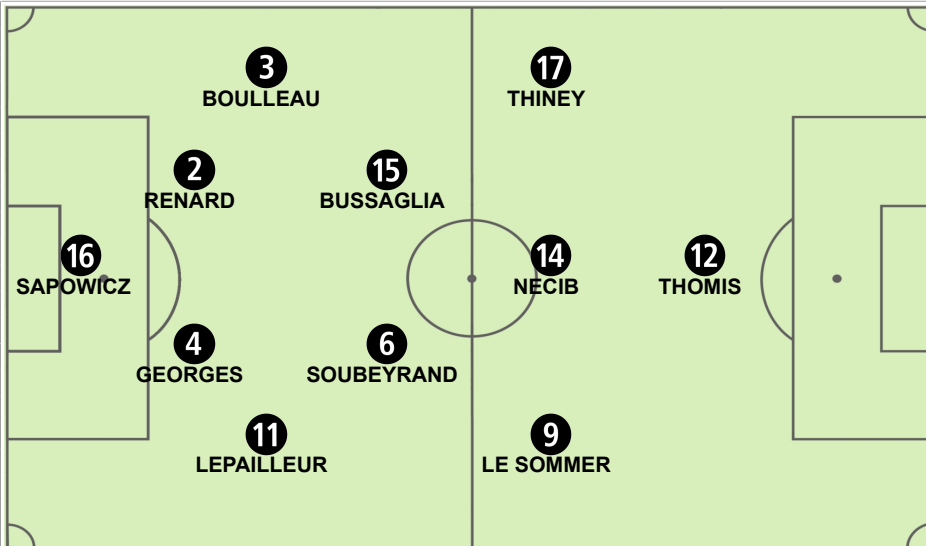

Tactical Line-up

Group A France - Germany

17 5 JUL 2011 20:45 Moenchengladbach / Stadion im Borussia-Park / GER

Referee: Kirsi HEIKKINEN (FIN)
4th Official: Dagmar DAMKOVA (CZE)
Match Commissioner: Liana STOICESCU (ROU)

Assistant Referee 1: Tonja PAAVOLA (FIN)
Assistant Referee 2: Anu JOKELA (FIN)
General Coordinator: LU Tracy (CHN)

France (FRA) Shirt: navy blue Shorts: navy blue Socks: red/blue

#	Name	Pos
16	Berangere SAPOWICZ	GK
2	Wendie RENARD	DF
3	Laure BOULLEAU	MF
4	Laura GEORGES	DF
6	Sandrine SOUBEYRAND (C)	MF
9	Eugenie LE SOMMER	FW
11	Laure LEPAILLEUR	DF
12	Elodie THOMIS	FW
14	Louisa NECIB	MF
15	Elise BUSSAGLIA	MF
17	Gaetane THINEY	FW
Substitutes		
1	Celine DEVILLE	GK
5	Ophelie MEILLEROUX	DF
7	Corine FRANCO	DF
8	Sonia BOMPASTOR X	DF
10	Camille ABILY	MF
13	Caroline PIZZALA	MF
18	Marie-Laure DELIE	FW
19	Sandrine BRETIGNY	FW
20	Sabrina VIGUIER	DF
21	Laetitia PHILIPPE	GK
Coach Bruno BINI (FRA)