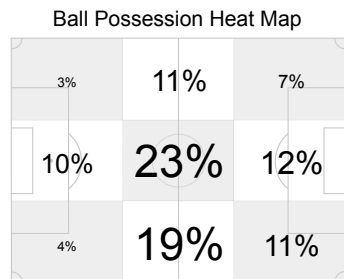

Game Statistics

Quarter-finals

Argentina - Germany 0:4 (0:1)

59 3 JUL 2010 16:00 Cape Town / Green Point Stadium / RSA

Att. 64,100

Argentina (ARG)

Germany (GER)