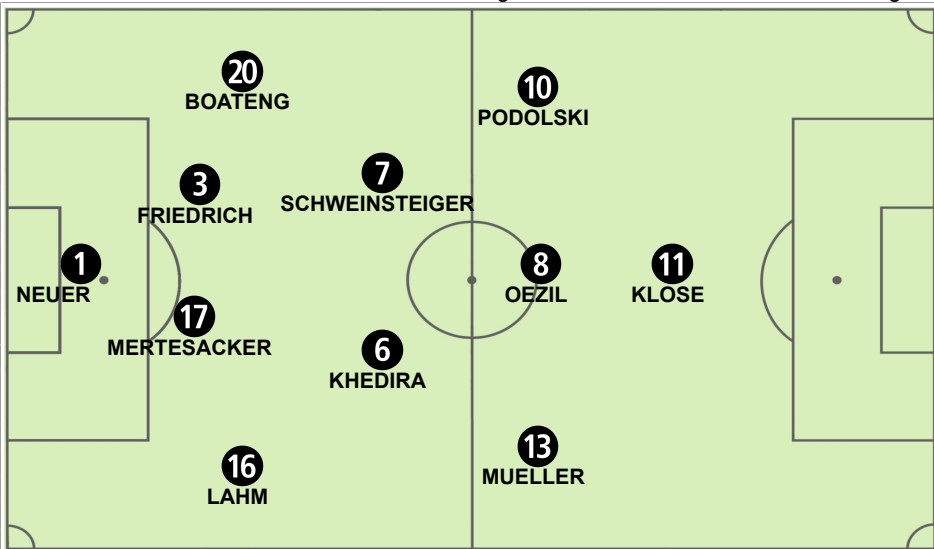

Matches played

GER - Australia	4:0 (2:0)
GER - Serbia	0:1 (0:1)
Ghana - GER	0:1 (0:0)
GER - England	4:1 (2:1)

Group D	MP	W	D	L	GF	GA	GD	Pts
Germany	3	2	0	1	5	1	4	6
Ghana	3	1	1	1	2	2	0	4
Australia	3	1	1	1	3	6	-3	4
Serbia	3	1	0	2	2	3	-1	3

GK: Goalkeeper A: Absent
M: Midfielder N: Not Eligible to Play
D: Defender I: Injured
F: Forward X: Misses next match if booked
C: Captain

SAT 3 JUL 2010; 15:07 CET / 15:07 local time - Version 1

Temperature: 16°C / 60.8°F Humidity: 60% Page1/1

2010 FIFA World Cup South Africa™

FIFA Partners

FIFA World Cup Sponsors

National Supporters