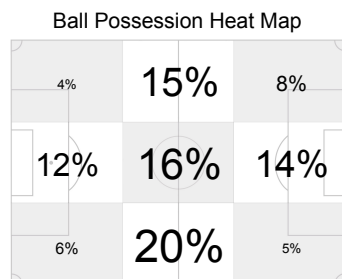

Att: Attendance
 GK: Goalkeeper
 (C): Captain

A: Absent
 I: Injured
 N: Not eligible to Play

AET: After extra time
 2Y=R: Second Yellow Card
 PSO: Penalty shoot-out

Y: Yellow Card
 R: Red Card

TUE 29 JUN 2010; 18:43 CET / 18:43 local time - Version 1

Page1/2

2010 FIFA World Cup South Africa™

FIFA Partners

Game Statistics

Play-off for Quarter Finals

Paraguay - Japan

0:0 a.e.t. 5:3 PSO

55 29 JUN 2010 16:00 Tshwane/Pretoria / Loftus Versfeld Stadium / RSA Att. 36,742

Paraguay (PAR)

Japan (JPN)

Attacking direction →

13	Shots	12
6	Shots on Goal	5
26	Fouls	29
6	Corner Kicks	5
0	Direct Free Kicks to Goal	1
0	Indirect Free Kicks to Goal	0
0/0	Penalty Kicks/Converted	0/0
1	Offsides	1
0	Own Goals	0
1	Cautions	4
0	Expulsions due to Second Caution	0
0	Direct Expulsions	0
58%	Ball Possession	42%
46	Actual Playing Time	34