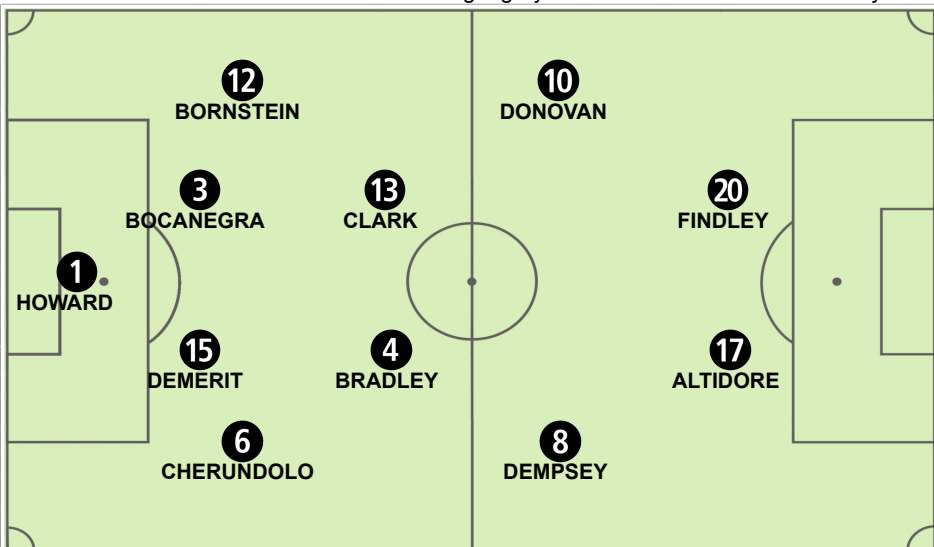

Tactical Line-up

Round of 16 USA - Ghana

50 26 JUN 2010 20:30 Rustenburg / Royal Bafokeng Stadium / RSA

Referee: Viktor KASSAI (HUN)
Assistant Referee 1: Gabor EROS (HUN)
4th Official: Michael HESTER (NZL)
Match Commissioner: Luis CHIRIBOGA (ECU)

Assistant Referee 2: Tibor VAMOS (HUN)
Reserve Assistant Referee: Tevita MAKASINI (TGA)
General Coordinator: Peter MONTOPOLI (CAN)

USA (USA) Shirt: white/light grey Shorts: white Socks: white/navy blue

#	Name	Pos
1	Tim HOWARD	GK
3	Carlos BOCANEGRA (C)	D
4	Michael BRADLEY	M
6	Steve CHERUNDOLO x	D
8	Clint DEMPSEY	M
10	Landon DONOVAN	M
12	Jonathan BORNSTEIN	D
13	Ricardo CLARK	M
15	Jay DeMERIT x	D
17	Jozy ALTIDORE x	F
20	Robbie FINDLEY	F
Substitutes		
2	Jonathan SPECTOR	D
5	Oguchi ONYEWU	D
7	DaMarcus BEASLEY x	M
9	Herculez GOMEZ	F
11	Stuart HOLDEN	M
14	Edson BUDDLE	F
16	Francisco TORRES	M
18	Brad GUZAN	GK
19	Maurice EDU	M
21	Clarence GOODSON	D
22	Benny FEILHABER	M
23	Marcus HAHNEMANN	GK
Coach Bob BRADLEY (USA)