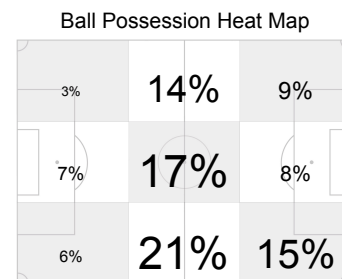

A: Absent
 I: Injured
 N: Not eligible to Play

AET: After extra time
 2Y=R: Second Yellow Card
 PSO: Penalty shoot-out

Y: Yellow Card
 R: Red Card

SAT 26 JUN 2010; 17:53 CET / 17:53 local time - Version 1

49 26 JUN 2010 16:00 Nelson Mandela Bay / Port Elizabeth Stadium / RSA

Att. 30,597

Uruguay (URU)

Korea Republic (KOR)

Attacking direction →

Attacking direction →

14	Shots	15
8	Shots on Goal	5
12	Fouls	12
3	Corner Kicks	3
2	Direct Free Kicks to Goal	3
0	Indirect Free Kicks to Goal	0
0/0	Penalty Kicks/Converted	0/0
1	Offsides	0
0	Own Goals	0
0	Cautions	3
0	Expulsions due to Second Caution	0
0	Direct Expulsions	0
45%	Ball Possession	55%
31	Actual Playing Time	38