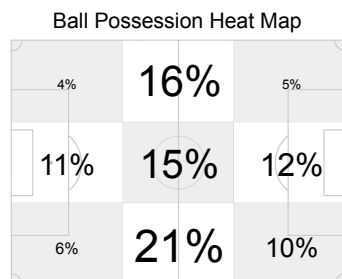

A: Absent
 I: Injured
 N: Not eligible to Play

AET: After extra time
 2Y=R: Second Yellow Card
 PSO: Penalty shoot-out

Y: Yellow Card
 R: Red Card

SAT 26 JUN 2010; 17:53 CET / 17:53 local time - Version 1

Page 1/2

2010 FIFA World Cup South Africa™

FIFA Partners

FIFA World Cup Sponsors

National Supporters

Game Statistics

Round of 16

Uruguay - Korea Republic 2:1 (1:0)

49 26 JUN 2010 16:00 Nelson Mandela Bay / Port Elizabeth Stadium / RSA

Att. 30,597

Uruguay (URU)

Korea Republic (KOR)

Attacking direction →

Attacking direction →

14	Shots	15
8	Shots on Goal	5
12	Fouls	12
3	Corner Kicks	3
2	Direct Free Kicks to Goal	3
0	Indirect Free Kicks to Goal	0
0/0	Penalty Kicks/Converted	0/0
1	Offsides	0
0	Own Goals	0
0	Cautions	3
0	Expulsions due to Second Caution	0
0	Direct Expulsions	0
45%	Ball Possession	55%
31	Actual Playing Time	38