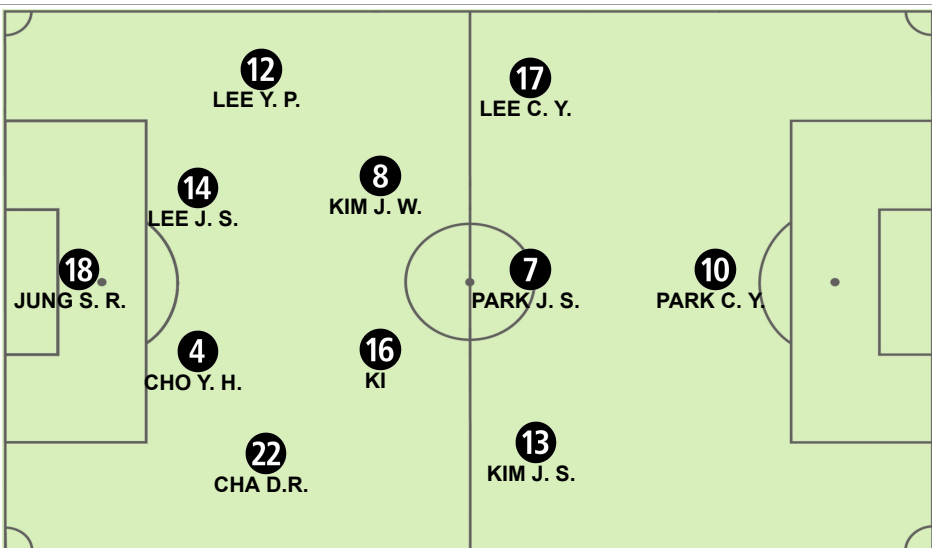

Matches played
KOR - Greece 2:0 (1:0)
Argentina - KOR 4:1 (2:1)
Nigeria - KOR 2:2 (1:1)

Group B	MP	W	D	L	GF	GA	GD	Pts
Argentina	3	3	0	0	7	1	6	9
Korea Republic	3	1	1	1	5	6	-1	4
Greece	3	1	0	2	2	5	-3	3
Nigeria	3	0	1	2	3	5	-2	1

GK: Goalkeeper A: Absent
M: Midfielder N: Not Eligible to Play
D: Defender I: Injured
F: Forward X: Misses next match if booked
C: Captain

SAT 26 JUN 2010; 15:09 CET / 15:09 local time - Version 1

Temperature: 18°C / 64.4°F Humidity: 82% Page1/1

2010 FIFA World Cup South Africa™

FIFA Partners

FIFA World Cup Sponsors

National Supporters