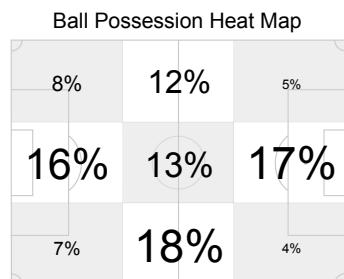

Att: Attendance
 GK: Goalkeeper
 (C): Captain

A: Absent
 I: Injured
 N: Not eligible to Play

AET: After extra time
 2Y=R: Second Yellow Card
 PSO: Penalty shoot-out

Y: Yellow Card
 R: Red Card

FRI 25 JUN 2010; 17:55 CET / 17:55 local time - Version 1

Portugal (POR)

Brazil (BRA)

13	Shots	19
3	Shots on Goal	5
11	Fouls	18
4	Corner Kicks	7
2	Direct Free Kicks to Goal	0
0	Indirect Free Kicks to Goal	0
0/0	Penalty Kicks/Converted	0/0
2	Offsides	0
0	Own Goals	0
4	Cautions	3
0	Expulsions due to Second Caution	0
0	Direct Expulsions	0
39%	Ball Possession	61%
28	Actual Playing Time	44