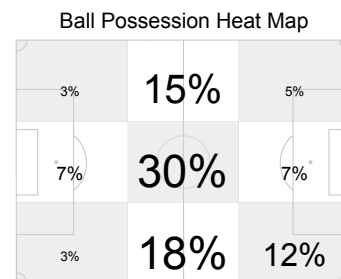

Att: Attendance
 GK: Goalkeeper
 (C): Captain

A: Absent
 I: Injured
 N: Not eligible to Play

AET: After extra time
 2Y=R: Second Yellow Card
 PSO: Penalty shoot-out

Y: Yellow Card
 R: Red Card

FRI 25 JUN 2010; 17:55 CET / 17:55 local time - Version 1

Portugal (POR)

Brazil (BRA)

13	Shots	19
3	Shots on Goal	5
11	Fouls	18
4	Corner Kicks	7
2	Direct Free Kicks to Goal	0
0	Indirect Free Kicks to Goal	0
0/0	Penalty Kicks/Converted	0/0
2	Offsides	0
0	Own Goals	0
4	Cautions	3
0	Expulsions due to Second Caution	0
0	Direct Expulsions	0
39%	Ball Possession	61%
28	Actual Playing Time	44