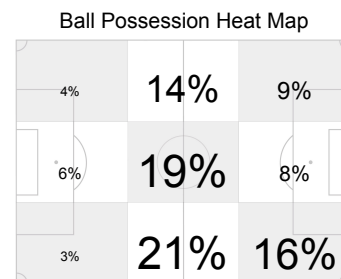

Group G

Korea DPR - Côte d'Ivoire 0:3 (0:2)

46 25 JUN 2010 16:00 Nelspruit / Mbombela Stadium / RSA

Att. 34,763

Korea DPR (PRK)

Côte d'Ivoire (CIV)

8	Shots	28
4	Shots on Goal	15
13	Fouls	16
0	Corner Kicks	7
2	Direct Free Kicks to Goal	1
0	Indirect Free Kicks to Goal	0
0/0	Penalty Kicks/Converted	0/0
2	Offsides	4
0	Own Goals	0
0	Cautions	0
0	Expulsions due to Second Caution	0
0	Direct Expulsions	0
39%	Ball Possession	61%
28	Actual Playing Time	43

Attacking direction →

Attacking direction →

Man of the Match: 11, Didier DROGBA (Côte d'Ivoire)

Korea DPR (PRK)												
#	Name	Pos	Min	GS	GA	SG/S	PK	Fouls		Y	2Y=R	R
								FC	FS			
1	RI Myong Guk	GK	90		3							
2	CHA Jong Hyok	D	90									
3	RI Jun Il	D	90						1			
4	PAK Nam Chol	M	90					4	1			
5	RI Kwang Chon	D	90					1	3			
8	JI Yun Nam	D	90						1			
9	JONG Tae Se	F	90			3/5		3	1			
10	HONG Yong Jo (C)	F	90			0/2		4	4			
11	MUN In Guk	M	67									
13	PAK Chol Jin	D	90					1				
17	AN Yong Hak	M	90						4			
Substitutes												
12	CHOE Kum Chol	F	23			1/1			1			
Totals					3	4/8		13	16			