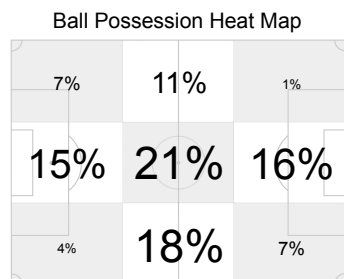

Group G

Korea DPR - Côte d'Ivoire 0:3 (0:2)

46 25 JUN 2010 16:00 Nelspruit / Mbombela Stadium / RSA

Att. 34,763

Korea DPR (PRK)

Côte d'Ivoire (CIV)

8	Shots	28
4	Shots on Goal	15
13	Fouls	16
0	Corner Kicks	7
2	Direct Free Kicks to Goal	1
0	Indirect Free Kicks to Goal	0
0/0	Penalty Kicks/Converted	0/0
2	Offsides	4
0	Own Goals	0
0	Cautions	0
0	Expulsions due to Second Caution	0
0	Direct Expulsions	0
39%	Ball Possession	61%
28	Actual Playing Time	43

Attacking direction →

Attacking direction →

Man of the Match: 11, Didier DROGBA (Côte d'Ivoire)

Korea DPR (PRK)												
#	Name	Pos	Min	GS	GA	SG/S	PK	Fouls		Y	2Y=R	R
								FC	FS			
1	RI Myong Guk	GK	90		3							
2	CHA Jong Hyok	D	90									
3	RI Jun Il	D	90						1			
4	PAK Nam Chol	M	90					4	1			
5	RI Kwang Chon	D	90					1	3			
8	JI Yun Nam	D	90						1			
9	JONG Tae Se	F	90			3/5		3	1			
10	HONG Yong Jo (C)	F	90			0/2		4	4			
11	MUN In Guk	M	67									
13	PAK Chol Jin	D	90					1				
17	AN Yong Hak	M	90						4			
Substitutes												
12	CHOE Kum Chol	F	23			1/1			1			
Totals					3	4/8		13	16			