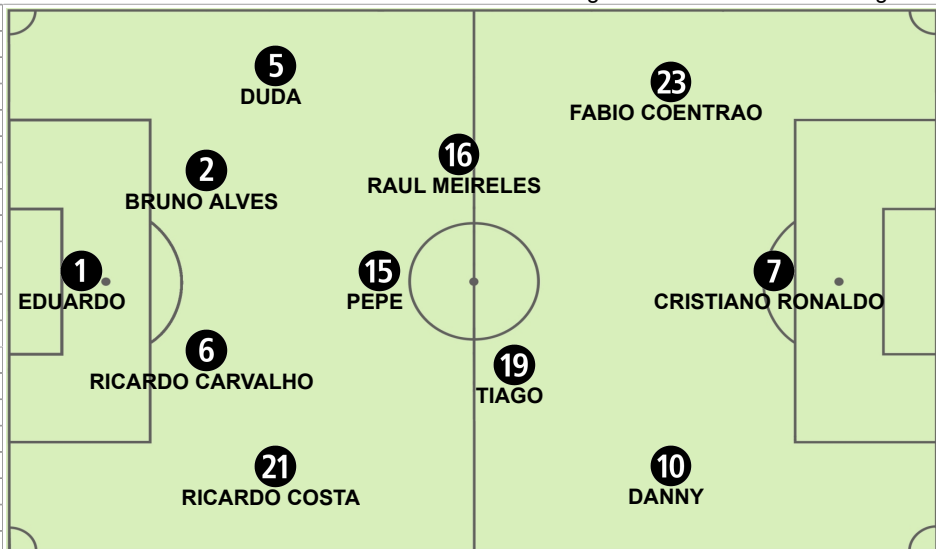

Tactical Line-up

Group G Portugal - Brazil

45 25 JUN 2010 16:00 Durban / Durban Stadium / RSA

Referee: Benito ARCHUNDIA (MEX)
Assistant Referee 1: Hector VERGARA (CAN)
4th Official: Peter O LEARY (NZL)
Match Commissioner: Fatiha RAOURAOUA (ALG)

Assistant Referee 2: Marvin TORRETERA (MEX)
Reserve Assistant Referee: Brent BEST (NZL)
General Coordinator: Rafael TINOCO (GUA)

Portugal (POR) Shirt: red/green Shorts: white Socks: green

#	Name	Pos
1	EDUARDO	GK
2	BRUNO ALVES	D
5	DUDA	D
6	RICARDO CARVALHO	D
7	CRISTIANO RONALDO (C)	F
10	DANNY	F
15	PEPE	M
16	RAUL MEIRELES	M
19	TIAGO	M
21	RICARDO COSTA	D
23	FABIO COENTRAO	D
Substitutes		
3	PAULO FERREIRA	D
4	ROLANDO	D
8	PEDRO MENDES	M
9	LIEDSON	F
11	SIMAO	F
12	BETO	GK
13	MIGUEL	D
14	MIGUEL VELOSO	M
18	HUGO ALMEIDA	F
22	DANIEL FERNANDES	GK
17	RUBEN AMORIM	M
20	DECO	M
Coach Carlos QUEIROZ (POR)