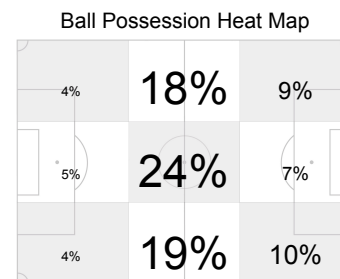

7	Shots	22
3	Shots on Goal	12
15	Fouls	8
1	Corner Kicks	10
0	Direct Free Kicks to Goal	1
0	Indirect Free Kicks to Goal	1
0/0	Penalty Kicks/Converted	0/0
0	Offsides	2
0	Own Goals	0
1	Cautions	1
0	Expulsions due to Second Caution	0
0	Direct Expulsions	0
33%	Ball Possession	67%
23	Actual Playing Time	47