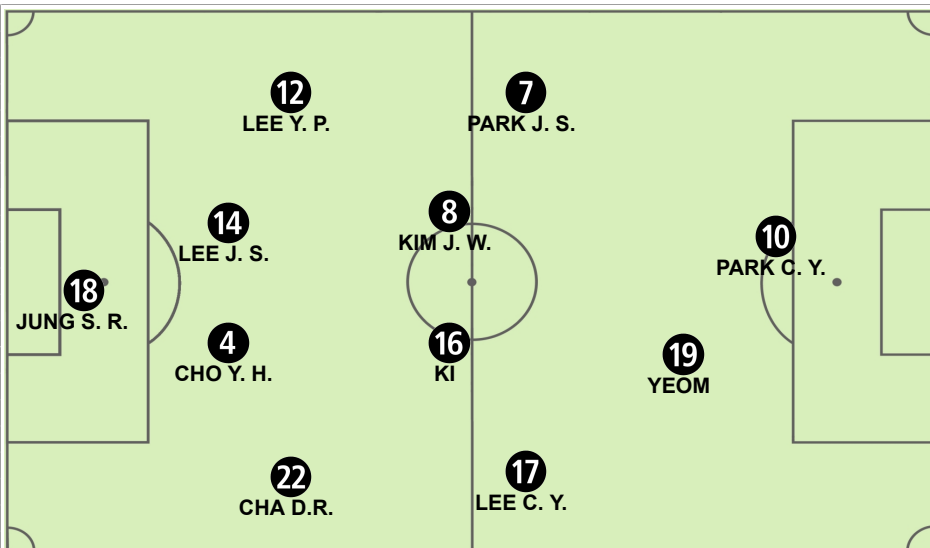

Matches played
KOR - Greece
Argentina - KOR

2:0 (1:0)
4:1 (2:1)

Group B	MP	W	D	L	GF	GA	GD	Pts
Argentina	2	2	0	0	5	1	4	6
Korea Republic	2	1	0	1	3	4	-1	3
Greece	2	1	0	1	2	3	-1	3
Nigeria	2	0	0	2	1	3	-2	0

GK: Goalkeeper A: Absent
M: Midfielder N: Not Eligible to Play
D: Defender I: Injured
F: Forward X: Misses next match if booked
C: Captain

FIFA Partners: adidas, Coca-Cola, Emirates, KIA, HYUNDAI-KIA MOTORS, SONY, VISA

FIFA World Cup Sponsors: Budweiser, Castrol, Continental, McDonald's, MTN, Mahindra Satyam, SEARA, YINGLI SOLAR

National Supporters: FIFA.com, ultimate, FNB, neo africa, prasa, aggrego, Telkom, 20centres