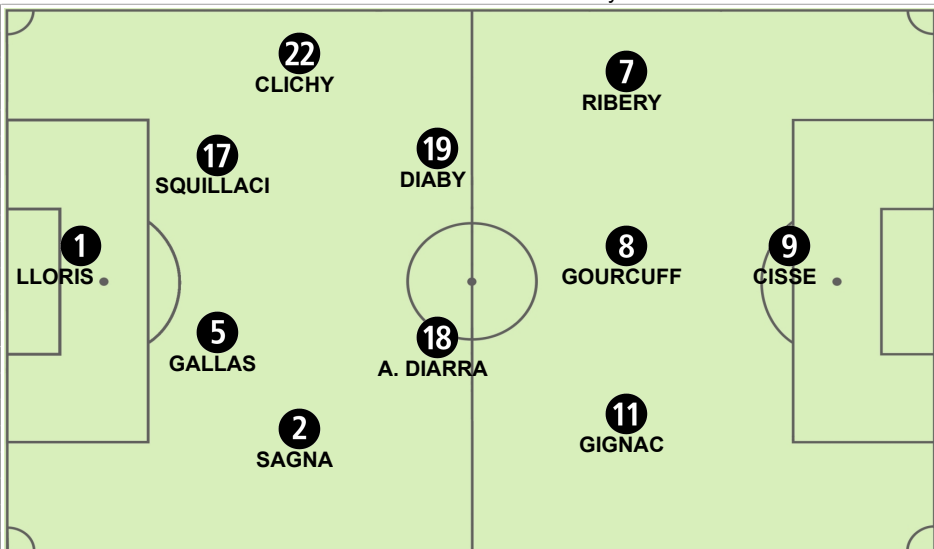

Tactical Line-up

Group A

France - South Africa

34 22 JUN 2010 16:00 Mangaung/Bloemfontein / Free State Stadium / RSA

Referee: Oscar RUIZ (COL)
Assistant Referee 1: Abraham GONZALEZ (COL)
4th Official: Hector BALDASSI (ARG)
Match Commissioner: Rignaal FRANCISCA (ANT)

Assistant Referee 2: Humberto CLAVIJO (COL)
Reserve Assistant Referee: Ricardo CASAS (ARG)
General Coordinator: David PETRIASHVILI (GEO)

France (FRA) Shirt: navy blue Shorts: white Socks: red

#	Name	Pos
1	Hugo LLORIS	GK
2	Bakari SAGNA	D
5	William GALLAS	D
7	Franck RIBERY x	F
8	Yoann GOURCUFF	M
9	Djibril CISSE	F
11	Andre Pierre GIGNAC	F
17	Sebastien SQUILLACI	D
18	Alou DIARRA (C)	M
19	Abou DIABY	M
22	Gael CLICHY	D
Substitutes		
3	Eric ABIDAL x	D
4	Anthony REVEILLERE	D
6	Marc PLANUS	D
10	Sidney GOVOU	F
12	Thierry HENRY	F
13	Patrice EVRA x	D
15	Florent MALOUDA	M
16	Steve MANDANDA	GK
20	Mathieu VALBUENA	F
14	Jeremy TOULALAN N	M
23	Cedric CARRASSO I	GK
21	Nicolas ANELKA A	F
Coach Raymond DOMENECH (FRA)		

Matches played

Uruguay - FRA	0 : 0 (0 : 0)
FRA - Mexico	0 : 2 (0 : 0)

Group A	MP	W	D	L	GF	GA	GD	Pts
Uruguay	2	1	1	0	3	0	3	4
Mexico	2	1	1	0	3	1	2	4
France	2	0	1	1	0	2	-2	1
South Africa	2	0	1	1	1	4	-3	1

South Africa (RSA)

Shirt: yellow/dark green Shorts: dark green/yellow Socks: yellow/dark green

#	Name	Pos
1	Moneeb JOSEPHS	GK
3	Tsepo MASILELA x	D
4	Aaron MOKOENA (C)	D
5	Anele NGCONGCA	D
6	MacBeth SIBAYA	M
8	Siphiwe TSHABALALA	M
9	Katlego MPHELA	F
10	Steven PIENAAR x	M
17	Bernard PARKER	F
20	Bongani KHUMALO	D
23	Thanduyise KHUBONI	M
Substitutes		
2	Siboniso GAXA	D
7	Lance DAVIDS	M
11	Teko MODISE	M
12	Reneilwe LETSHOLONYANE	M
14	Matthew BOOTH	D
15	Lucas THWALA	D
18	Siyabonga NOMVETHE	F
19	Surprise MORIRI	M
21	Siyabonga SANGWENI	D
22	Shu-Aib WALTERS	GK
13	Kagisho DIKGACOI N	M
16	Itumeleng KHUNE N	GK
Coach Carlos Alberto PARREIRA (BRA)