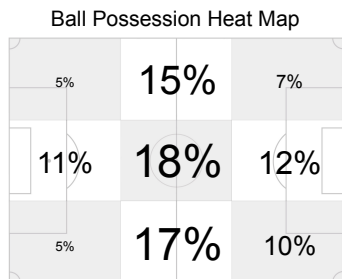

Game Statistics

Group G

Portugal - Korea DPR 7:0 (1:0)

30 21 JUN 2010 13:30 Cape Town / Green Point Stadium / RSA

Att. 63,644

Portugal (POR)