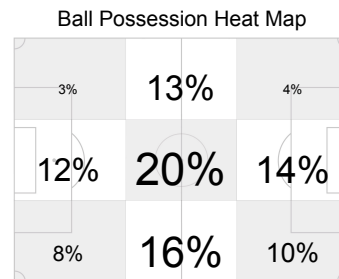

### Portugal (POR)

Attacking direction →

26  
13  
18  
5  
0  
0  
0/0  
2  
0  
2  
0  
0  
0  
0  
0  
54%  
36

Shots 15  
Shots on Goal 4  
Fouls 3  
Corner Kicks 1  
Direct Free Kicks to Goal 2  
Indirect Free Kicks to Goal 1  
Penalty Kicks/Converted 0/0  
Offsides 3  
Own Goals 0  
Cautions 2  
Expulsions due to Second Caution 0  
Direct Expulsions 0  
Ball Possession 46%  
Actual Playing Time 31

### Korea DPR (PRK)

Attacking direction →

Man of the Match: 7, CRISTIANO RONALDO (Portugal)