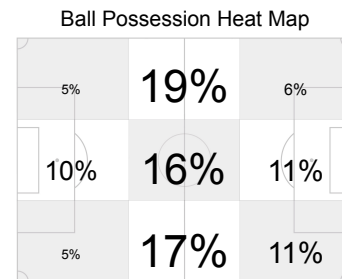

Attacking direction →

12	Shots	10
6	Shots on Goal	4
17	Fouls	23
4	Corner Kicks	3
1	Direct Free Kicks to Goal	1
0	Indirect Free Kicks to Goal	0
0/0	Penalty Kicks/Converted	0/0
0	Offsides	2
0	Own Goals	0
0	Cautions	3
1	Expulsions due to Second Caution	0
0	Direct Expulsions	0
56%	Ball Possession	44%
34	Actual Playing Time	27