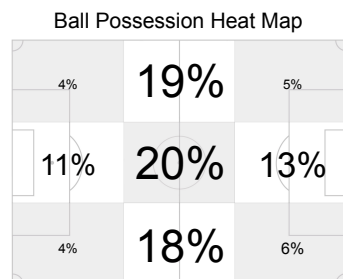

Game Statistics

Group E

Netherlands - Japan 1:0 (0:0)

25 19 JUN 2010 13:30 Durban / Durban Stadium / RSA

Att. 62,010

Netherlands (NED)

Japan (JPN)

Attacking direction →

9
5
18
4
1
0
0/0
2
0
1
0
0
0
0
61%
38

Shots 10
Shots on Goal 3
Fouls 11
Corner Kicks 5
Direct Free Kicks to Goal 1
Indirect Free Kicks to Goal 0
Penalty Kicks/Converted 0/0
Offsides 1
Own Goals 0
Cautions 0
Expulsions due to Second Caution 0
Direct Expulsions 0
Ball Possession 39%
Actual Playing Time 24