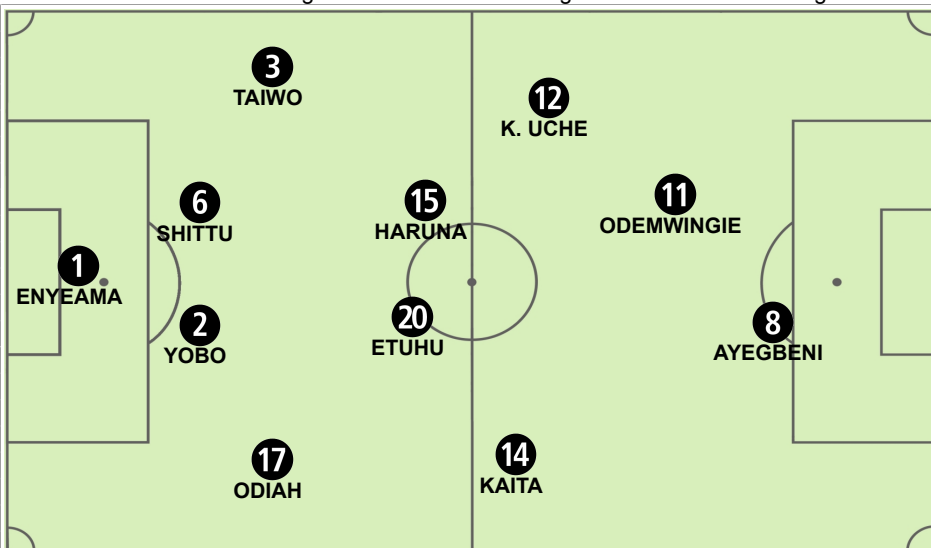

Matches played
Korea Republic - GRE 2:0 (1:0)

Group B	MP	W	D	L	GF	GA	GD	Pts
Korea Republic	1	1	0	0	2	0	2	3
Argentina	1	1	0	0	1	0	1	3
Nigeria	1	0	0	1	0	1	-1	0
Greece	1	0	0	1	0	2	-2	0

Nigeria (NGA) Shirt: dark green/white Shorts: dark green/white Socks: dark green/white

#	Name	Pos
1	Vincent ENYEAMA	GK
2	Joseph YOBO (C)	D
3	Taye TAIWO	D
6	Danny SHITTU	D
8	Yakubu AYEGBENI	F
11	Peter ODEMWINGIE	F
12	Kalu UCHE	M
14	Sani KAITA	M
15	Lukman HARUNA x	M
17	Chidi ODIAH	D
20	Dickson ETUHU	M
Substitutes		
4	Nwankwo KANU	M
5	Rabiu AFOLABI	D
7	John UTAKA	F
9	Obafemi MARTINS	F
10	Brown IDEYE	F
13	Yussuf AYILA	M
16	Austin EJIDE	GK
18	Victor OBINNA	F
19	Chinedu OGBUKE OBASI	F
21	Uwa ECHIEJILE	D
22	Dele ADELEYE	D
23	Dele AIYENUGBA	GK
Coach Lars LAGERBACK (SWE)		

Matches played
Argentina - NGA 1:0 (1:0)

Group B	MP	W	D	L	GF	GA	GD	Pts
Korea Republic	1	1	0	0	2	0	2	3
Argentina	1	1	0	0	1	0	1	3
Nigeria	1	0	0	1	0	1	-1	0
Greece	1	0	0	1	0	2	-2	0

GK: Goalkeeper A: Absent
M: Midfielder N: Not Eligible to Play
D: Defender I: Injured
F: Forward X: Misses next match if booked
C: Captain