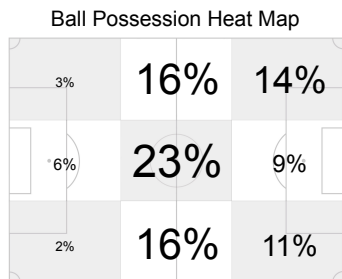

Att: Attendance
 GK: Goalkeeper
 (C): Captain

A: Absent
 I: Injured
 N: Not eligible to Play

AET: After extra time
 2Y=R: Second Yellow Card
 PSO: Penalty shoot-out

Y: Yellow Card
 R: Red Card

2010 FIFA World Cup South Africa™

Spain (ESP)

Attacking direction →

24
8
8
12
1
0
0/0
2
0
0
0
0
0
0
0
0
0
0
63%
42

Shots
Shots on Goal
Fouls
Corner Kicks
Direct Free Kicks to Goal
Indirect Free Kicks to Goal
Penalty Kicks/Converted
Offsides
Own Goals
Cautions
Expulsions due to Second Caution
Direct Expulsions
Ball Possession
Actual Playing Time