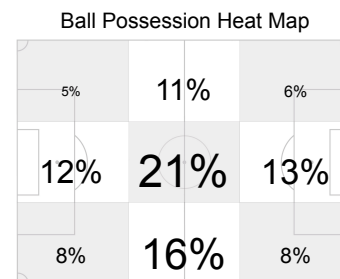

Attacking direction →

5	Shots	11
5	Shots on Goal	4
20	Fouls	29
0	Corner Kicks	3
0	Direct Free Kicks to Goal	0
0	Indirect Free Kicks to Goal	0
0/0	Penalty Kicks/Converted	0/0
4	Offsides	2
0	Own Goals	0
1	Cautions	1
0	Expulsions due to Second Caution	0
0	Direct Expulsions	0
44%	Ball Possession	56%
27	Actual Playing Time	34