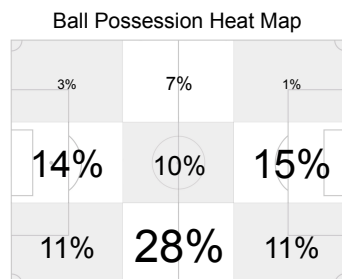

Game Statistics

Group E

Japan - Cameroon 1:0 (1:0)

10 14 JUN 2010 16:00 Mangaung/Bloemfontein / Free State Stadium / Att. 30,620
RSA

Japan (JPN)

Cameroon (CMR)