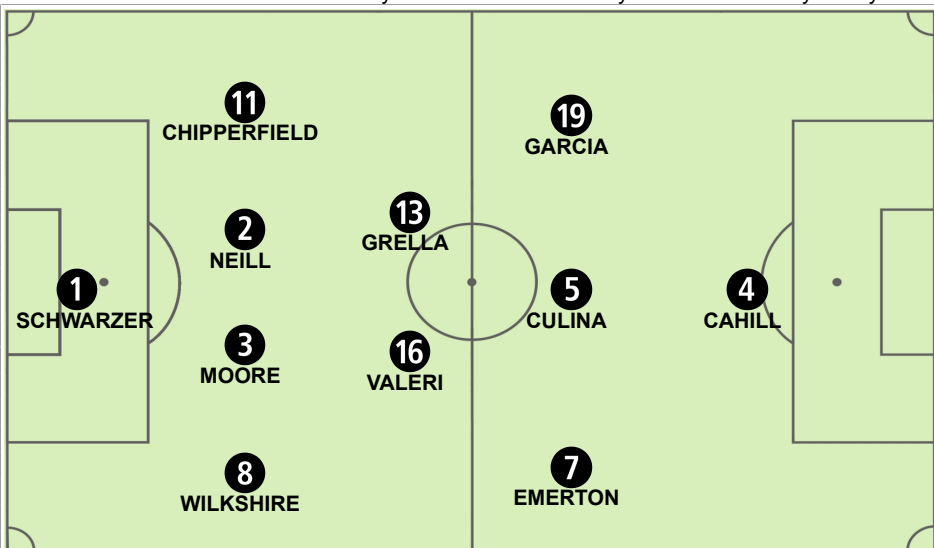

Group D	MP	W	D	L	GF	GA	GD	Pts
Ghana	1	1	0	0	1	0	1	3
Australia	0	0	0	0	0	0	0	0
Germany	0	0	0	0	0	0	0	0
Serbia	1	0	0	1	0	1	-1	0

GK: Goalkeeper A: Absent
M: Midfielder N: Not Eligible to Play
D: Defender I: Injured
F: Forward X: Misses next match if booked
C: Captain

FIFA Partners: adidas, Coca-Cola, Emirates, KIA, SONY, VISA

FIFA World Cup Sponsors: Budweiser, Castrol, Continental, McDonald's, MTN, Mahindra Satyam, SEARA, YINGLI SOLAR

National Supporters: FIFA.com, ultimate, FNB, neo africa, prasa, aggrego, Telkom, 20centres