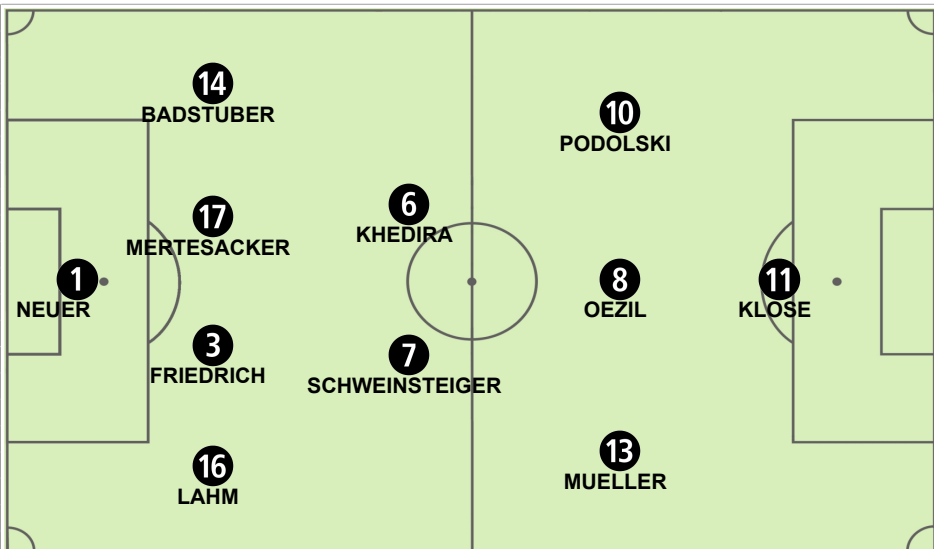

Tactical Line-up

Group D

Germany - Australia

7 13 JUN 2010 20:30 Durban / Durban Stadium / RSA

Referee: Marco RODRIGUEZ (MEX)
Assistant Referee 1: Jose Luis CAMARGO (MEX)
4th Official: Martin HANSSON (SWE)
Match Commissioner: Romer OSUNA (BOL)

Assistant Referee 2: Alberto MORIN (MEX)
Reserve Assistant Referee: Henrik ANDREN (SWE)
General Coordinator: Rafael TINOCO (GUA)

Germany (GER) Shirt: white Shorts: black/white Socks: white/black

#	Name	Pos
1	Manuel NEUER	GK
3	Arne FRIEDRICH	D
6	Sami KHEDIRA	M
7	Bastian SCHWEINSTEIGER	M
8	Mesut OEZIL	M
10	Lukas PODOLSKI	F
11	Miroslav KLOSE	F
13	Thomas MUELLER	M
14	Holger BADSTUBER	D
16	Philipp LAHM (C)	D
17	Per MERTESSACKER	D
Substitutes		
2	Marcell JANSEN	M
4	Dennis AOGO	D
5	Serdar TASCI	D
9	Stefan KIESSLING	F
12	Tim WIESE	GK
15	Piotr TROCHOWSKI	M
18	Toni KROOS	M
19	CACAU	F
20	Jerome BOATENG	D
21	Marko MARIN	M
22	Hans Joerg BUTT	GK
23	Mario GOMEZ	F
Coach Joachim LOEW (GER)		

Group D	MP	W	D	L	GF	GA	GD	Pts
Ghana	1	1	0	0	1	0	1	3
Australia	0	0	0	0	0	0	0	0
Germany	0	0	0	0	0	0	0	0
Serbia	1	0	0	1	0	1	-1	0

Australia (AUS) Shirt: navy blue/blue Shorts: navy blue Socks: navy blue/yellow

#	Name	Pos
1	Mark SCHWARZER	GK
2	Lucas NEILL (C)	D
3	Craig MOORE	D
4	Tim CAHILL	F
5	Jason CULINA	M
7	Brett EMERTON	M
8	Luke WILKSHIRE	D
11	Scott CHIPPERFIELD	D
13	Vince GRELLA	M
16	Carl VALERI	M
19	Richard GARCIA	F
Substitutes		
6	Michael BEAUCHAMP	D
9	Joshua KENNEDY	F
10	Harry KEWELL	F
12	Adam FEDERICI	GK
14	Brett HOLMAN	F
15	Mile JEDINAK	M
17	Nikita RUKAVYTSYA	F
18	Eugene GALEKOVIC	GK
20	Mark MILLIGAN	D
21	David CARNEY	D
22	Dario VIDOSIC	M
23	Marco BRESCIANO	F
Coach Pim VERBEEK (NED)