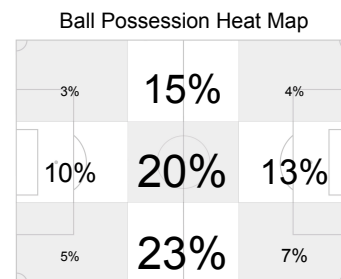

Game Statistics

Group B

Korea Republic - Greece 2:0 (1:0)

4 12 JUN 2010 13:30 Nelson Mandela Bay / Port Elizabeth Stadium / RSA Att. 31,513

Korea Republic (KOR)

Greece (GRE)

Attacking direction →

18	Shots	6
7	Shots on Goal	2
14	Fouls	12
6	Corner Kicks	11
0	Direct Free Kicks to Goal	0
0	Indirect Free Kicks to Goal	0
0/0	Penalty Kicks/Converted	0/0
1	Offsides	4
0	Own Goals	0
0	Cautions	1
0	Expulsions due to Second Caution	0
0	Direct Expulsions	0
50%	Ball Possession	50%
41	Actual Playing Time	41

Attacking direction →

Man of the Match: 7, PARK Ji Sung (Korea Republic)

Korea Republic (KOR)

#	Name	Pos	Min	GS	GA	SG/S	PK	Fouls		Y	2Y=R	R
								FC	FS			
18	JUNG Sung Ryong	GK	90									
4	CHO Yong Hyung	D	90									
7	PARK Ji Sung (C)	M	90	1		2/2		4	2			
8	KIM Jung Woo	M	90			0/2		3	1			
10	PARK Chu Young	F	87			3/6		4				
12	LEE Young Pyo	D	90			0/1			4			
14	LEE Jung Soo	D	90	1		1/1		1				
16	KI Sung Yueng	M	74			0/1		1	3			
17	LEE Chung Yong	M	89			1/2		1	1			
19	YEOM Ki Hun	M	90			0/1						
22	CHA Du Ri	D	90			0/2						
Substitutes												
5	KIM Nam Il	M	16									
11	LEE Seung Yeoul	F	3									
13	KIM Jae Sung	M	1									
Totals					2		7/18	14	11			

Greece (GRE)

#	Name	Pos	Min	GS	GA	SG/S	PK	Fouls		Y	2Y=R	R
								FC	FS			
12	Alexandros TZORVAS	GK	90		2							
2	Giourkas SEITARIDIS	D	90					1	1			
6	Alexandros TZIOLIS	M	90					2	3			
7	Georgios SAMARAS	F	59					2	1			
8	Avraam PAPADOPOULOS	D	90						3			
9	Angelos CHARISTEAS	F	61					3	1			
10	Georgios KARAGOUNIS (C)	M	45					2	1			
11	Loukas VYNTRA	D	90						1			
15	Vasileios TOROSIDIS	D	90			0/1		2		1		
17	Theofanis GEKAS	F	90			1/2		1				
21	Konstantinos KATSOURANIS	M	90			0/1						
Substitutes												
3	Christos PATSATZOGLOU	D	45						1			
14	Dimitrios SALPINGIDIS	F	31			1/1						
20	Pantelis KAPETANOS	F	29			0/1		1				
Totals					2	2/6		12	12	1		

Pos: Position GK: Goalkeeper M: Midfielder D: Defender F: Forward (C): Captain
Min: Minutes Played GS: Goals Scored GA: Goals Against Y: Yellow Card R: Red Card 2Y=R: Expulsion due to Second Caution
FC: Fouls Committed FS: Fouls Suffered SG/S: Shots on Goal/Shots PK: Penalty Kicks(Goals/Shots)