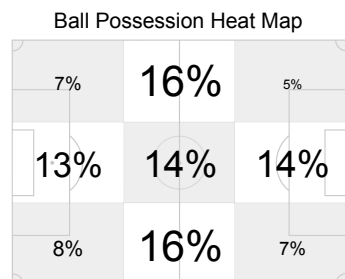

Game Statistics

Group B

Korea Republic - Greece 2:0 (1:0)

4 12 JUN 2010 13:30 Nelson Mandela Bay / Port Elizabeth Stadium / RSA Att. 31,513

Korea Republic (KOR)

Greece (GRE)

Attacking direction →

18	Shots	6
7	Shots on Goal	2
14	Fouls	12
6	Corner Kicks	11
0	Direct Free Kicks to Goal	0
0	Indirect Free Kicks to Goal	0
0/0	Penalty Kicks/Converted	0/0
1	Offsides	4
0	Own Goals	0
0	Cautions	1
0	Expulsions due to Second Caution	0
0	Direct Expulsions	0
50%	Ball Possession	50%
41	Actual Playing Time	41