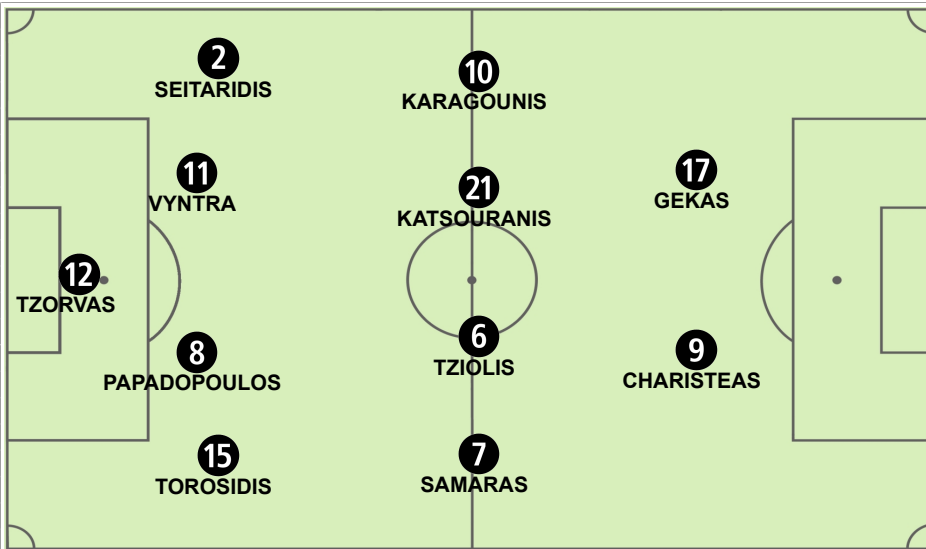

Group B	MP	W	D	L	GF	GA	GD	Pts
Argentina	0	0	0	0	0	0	0	0
Nigeria	0	0	0	0	0	0	0	0
Korea Republic	0	0	0	0	0	0	0	0
Greece	0	0	0	0	0	0	0	0

GK: Goalkeeper A: Absent
M: Midfielder N: Not Eligible to Play
D: Defender I: Injured
F: Forward X: Misses next match if booked
C: Captain