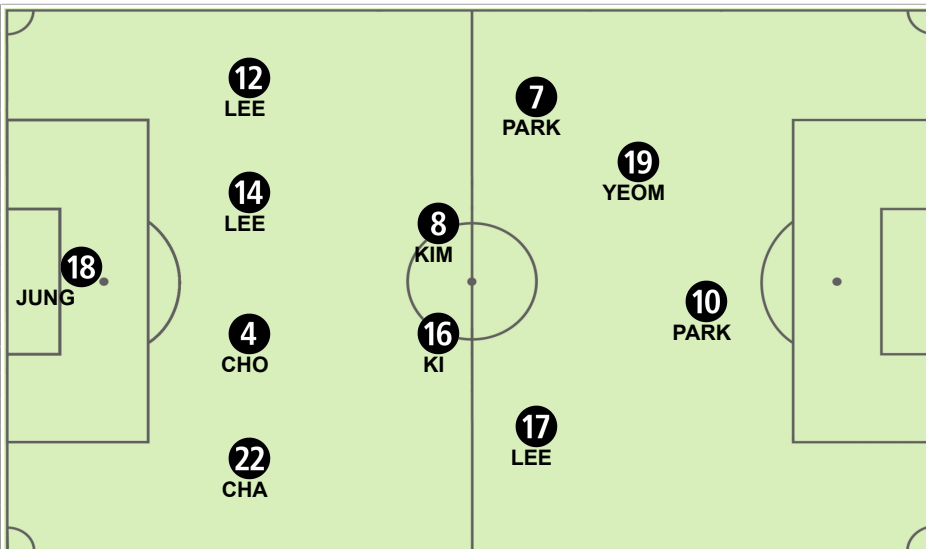

Tactical Line-up

Group B

Korea Republic - Greece

4 12 JUN 2010 13:30 Nelson Mandela Bay / Port Elizabeth Stadium / RSA

Referee: Michael HESTER (NZL)
Assistant Referee 1: Jan Hendrik HINTZ (NZL)
4th Official: Martin VAZQUEZ (URU)
Match Commissioner: Thierry KAMACH (CTA)

Assistant Referee 2: Tevita MAKASINI (TGA)
Reserve Assistant Referee: Carlos PASTORINO (URU)
General Coordinator: Stefano PUCCI (ITA)

Korea Republic (KOR)

Shirt: red Shorts: white Socks: red

#	Name	Pos
18	JUNG Sung Ryong	GK
4	CHO Yong Hyung	D
7	PARK Ji Sung (C)	M
8	KIM Jung Woo	M
10	PARK Chu Young	F
12	LEE Young Pyo	D
14	LEE Jung Soo	D
16	KI Sung Yueng	M
17	LEE Chung Yong	M
19	YEOM Ki Hun	M
22	CHA Du Ri	D
Substitutes		
1	LEE Woon Jae	GK
2	OH Beom Seok	D
3	KIM Hyung Il	D
5	KIM Nam Il	M
6	KIM Bo Kyung	M
9	AHN Jung Hwan	F
11	LEE Seung Yeoul	F
13	KIM Jae Sung	M
15	KIM Dong Jin	D
20	LEE Dong Gook	F
21	KIM Young Kwang	GK
23	KANG Min Soo	D
Coach HUH Jung Moo (KOR)		

Group B	MP	W	D	L	GF	GA	GD	Pts
Argentina	0	0	0	0	0	0	0	0
Nigeria	0	0	0	0	0	0	0	0
Korea Republic	0	0	0	0	0	0	0	0
Greece	0	0	0	0	0	0	0	0

Greece (GRE)

Shirt: blue/blue Shorts: blue/blue Socks: blue

#	Name	Pos
12	Alexandros TZORVAS	GK
2	Giourkas SEITARIDIS	D
6	Alexandros TZIOLIS	M
7	Georgios SAMARAS	F
8	Avraam PAPAPOPOULOS	D
9	Angelos CHARISTEAS	F
10	Georgios KARAGOUNIS (C)	M
11	Loukas VYNTRA	D
15	Vasileios TOROSIDIS	D
17	Theofanis GEKAS	F
21	Konstantinos KATSOURANIS	M
Substitutes		
1	Konstantinos CHALKIAS	GK
3	Christos PATSATZOGLOU	D
4	Nikos SPIROPOULOS	D
13	Michail SIFAKIS	GK
14	Dimitrios SALPINGIDIS	F
16	Sotirios KYRGIAKOS	D
18	Sotiris NINIS	M
19	Sokratis PAPAETHOPOULOS	D
20	Pantelis KAPETANOS	F
22	Stelios MALEZAS	D
23	Athanasios PRITTAS	M
5	Vangelis MORAS	D
Coach Otto REHHAGEL (GER)