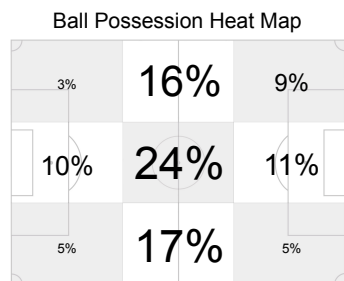

Game Statistics

Match for third place

Spain - South Africa

3:2 a.e.t. (2:2, 0:0)

15 28 JUN 2009 15:00

Rustenburg / Royal Bafokeng Stadium / RSA

Att. 31,788

Spain (ESP)

Statistics

South Africa (RSA)