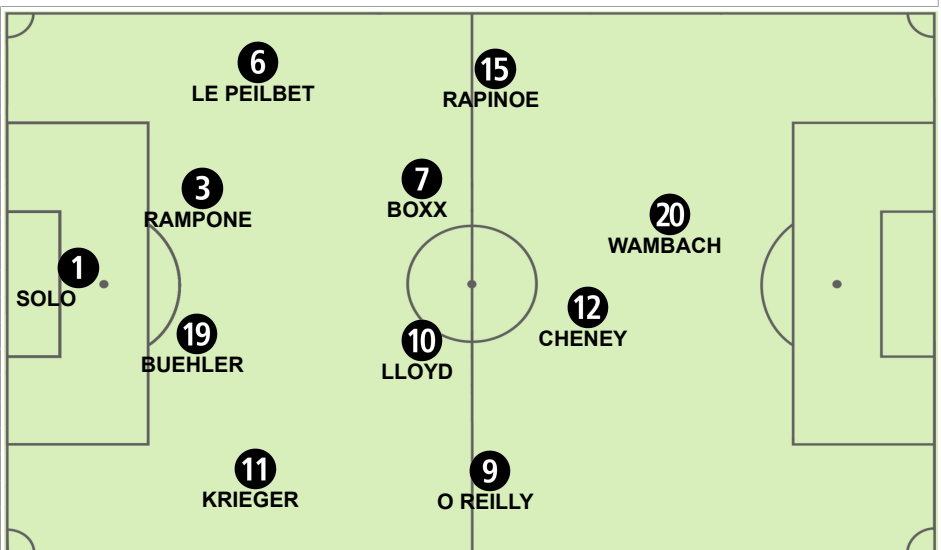

USA (USA)

Shirt: white Shorts: white Socks: white

#	Name	Pos
1	Hope SOLO	GK
3	Christie RAMPONE (C)	DF
6	Amy LE PEILBET	DF
7	Shannon BOXX	MF
9	Heather O REILLY	MF
10	Carli LLOYD	MF
11	Alex KRIEGER	DF
12	Lauren CHENEY	FW
15	Megan RAPINOE	MF
19	Rachel BUEHLER	DF
20	Abby WAMBACH	FW
Substitutes		
2	Heather MITTS	DF
4	Becky SAUERBRUNN	DF
5	Kelley O HARA	MF
8	Amy RODRIGUEZ	FW
13	Alex MORGAN	FW
14	Stephanie COX	DF
16	Lori LINDSEY	MF
17	Tobin HEATH	MF
18	Nicole BARNHART	GK
21	Jill LOYDEN	GK
Coach Pia SUNDHAGE (SWE)		

Matches played

USA - PRK	2:0 (0:0)
USA - COL	3:0 (1:0)
SWE - USA	2:1 (2:0)
BRA - USA	2:2 a.e.t (1:1, 0:1) 3:5 PSO
FRA - USA	1:3 (0:1)

Group C

	MP	W	D	L	GF	GA	GD	Pts
SWE	3	3	0	0	4	1	3	9
USA	3	2	0	1	6	2	4	6
PRK	3	0	1	2	0	3	-3	1
COL	3	0	1	2	0	4	-4	1

GK: Goalkeeper A: Absent
MF: Midfielder N: Not eligible to play
DF: Defender I: Injured
FW: Forward X: Misses next match if booked
C: Captain

Tactical line-ups based on team information, deviations due to possible changes by the coach