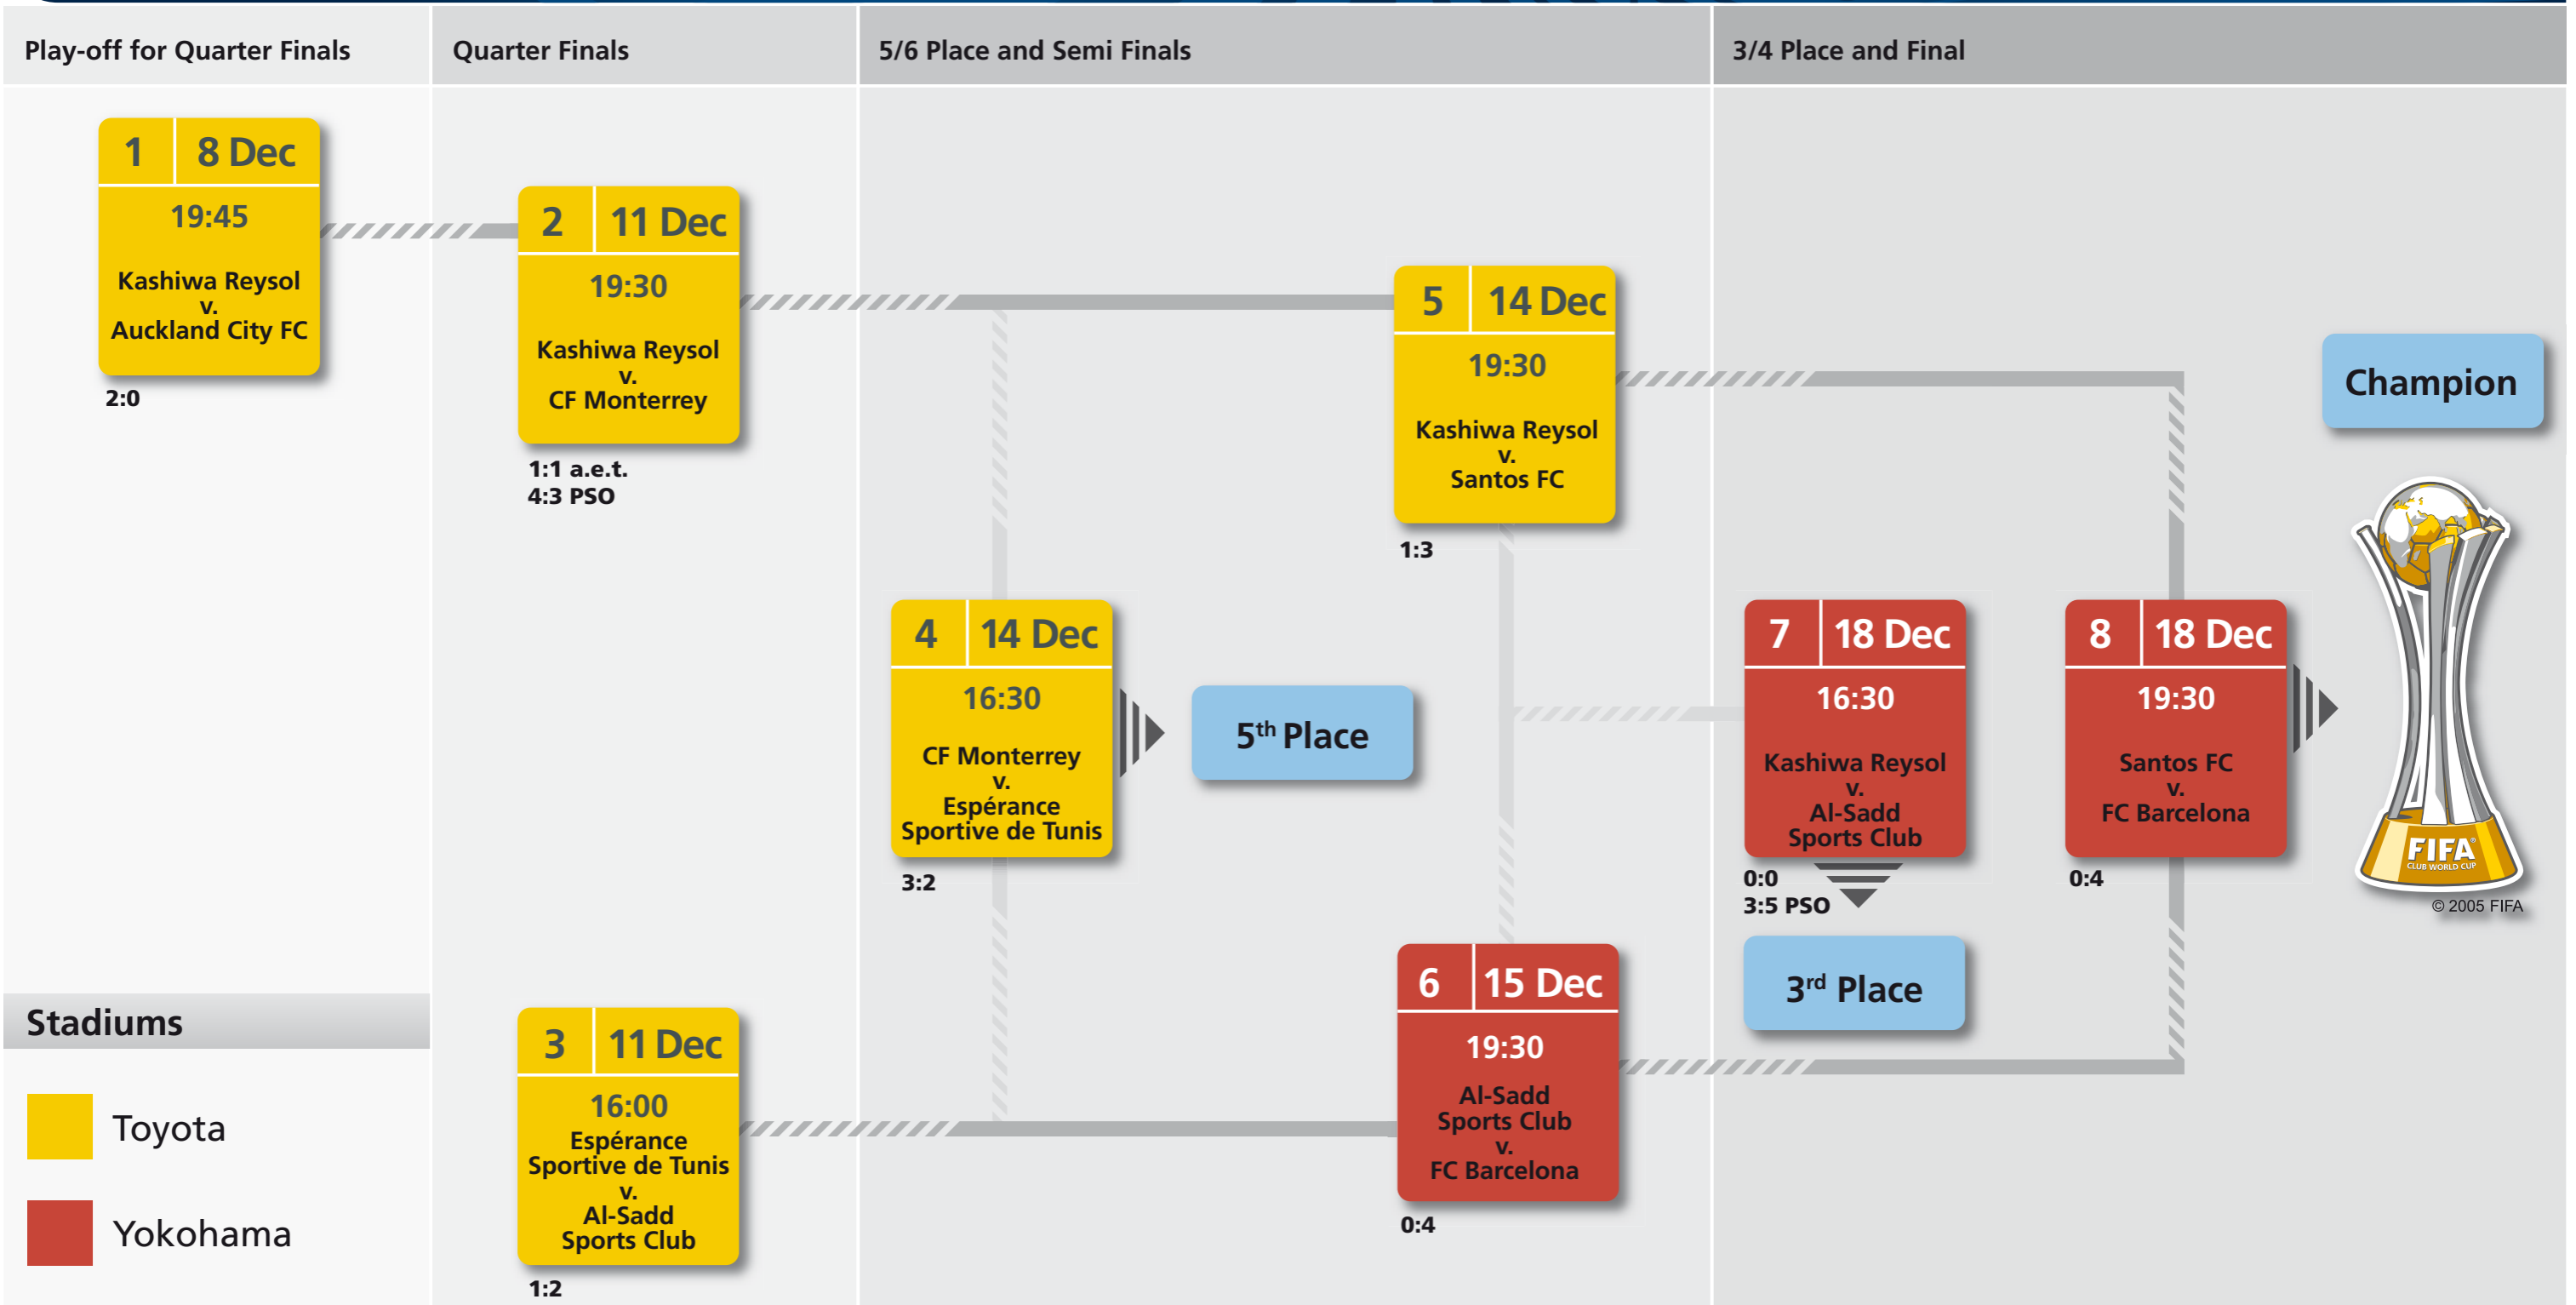

MATCH SCHEDULE

FIFA Club World Cup Japan 2011 presented by TOYOTA

Stadiums

- Toyota
- Yokohama

Participating Clubs

- AFC Champions League winner – Al-Sadd Sports Club (Qatar)
- CAF Champions League winner – Espérance Sportive de Tunis (Tunisia)
- CONCACAF Champions Cup winner – CF Monterrey (Mexico)
- CONMEBOL Copa Libertadores winner – Santos FC (Brazil)
- OFC Champions League winner – Auckland City FC (New Zealand)
- UEFA Champions League winner – FC Barcelona (Spain)
- Host Representative J.League winner – Kashiwa Reysol (Japan)