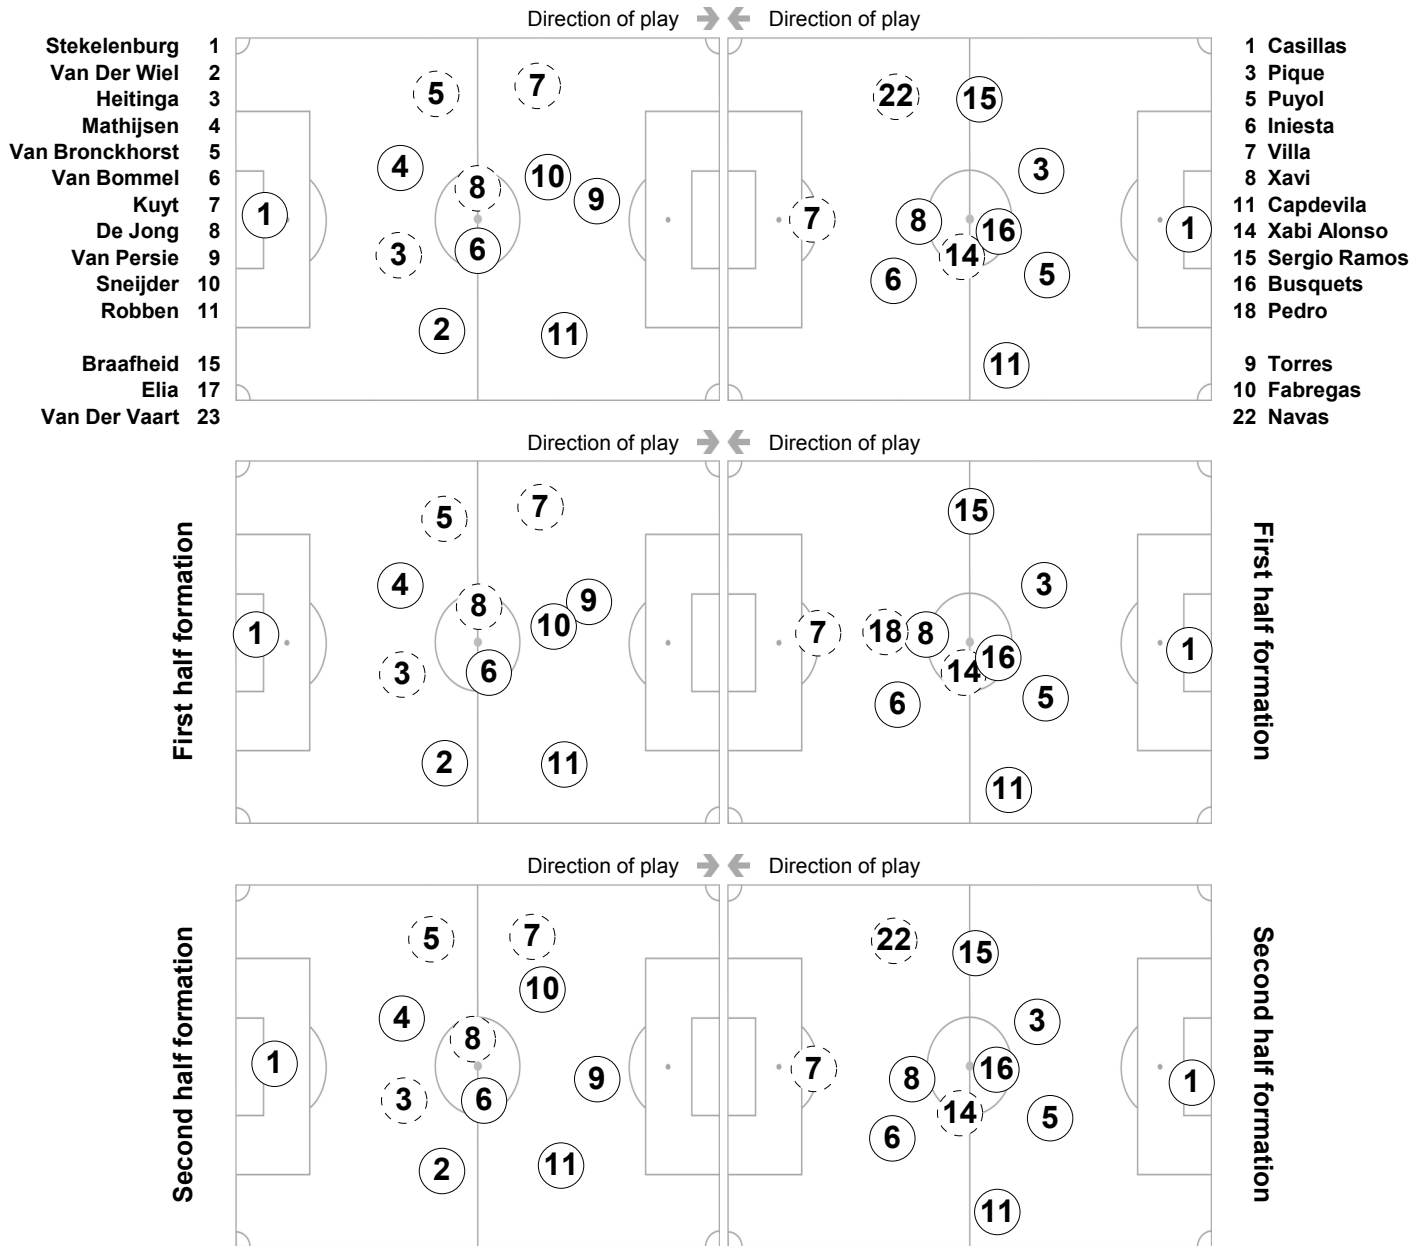

# Actual Formation

Final

**Netherlands - Spain 0:1 a.e.t.**

Johannesburg / Soccer City Stadium / RSA

71' (In) 17 Elia / (Out) 7 Kuyt  
 99' (In) 23 Van Der Vaart / (Out) 8 De Jong  
 105' (In) 15 Braafheid / (Out) 5 Van Bronckhorst  
 109' 3 Heitinga

60' (In) 22 Navas / (Out) 18 Pedro  
 87' (In) 10 Fabregas / (Out) 14 Xabi Alonso  
 106' (In) 9 Torres / (Out) 7 Villa

**Total time played: 129'20"**  
**43% - 36'44" Ball possession 57% - 48'26"**

FIFA does not vouch for the accuracy of technical statistics compiled in association with its competition results system partner.