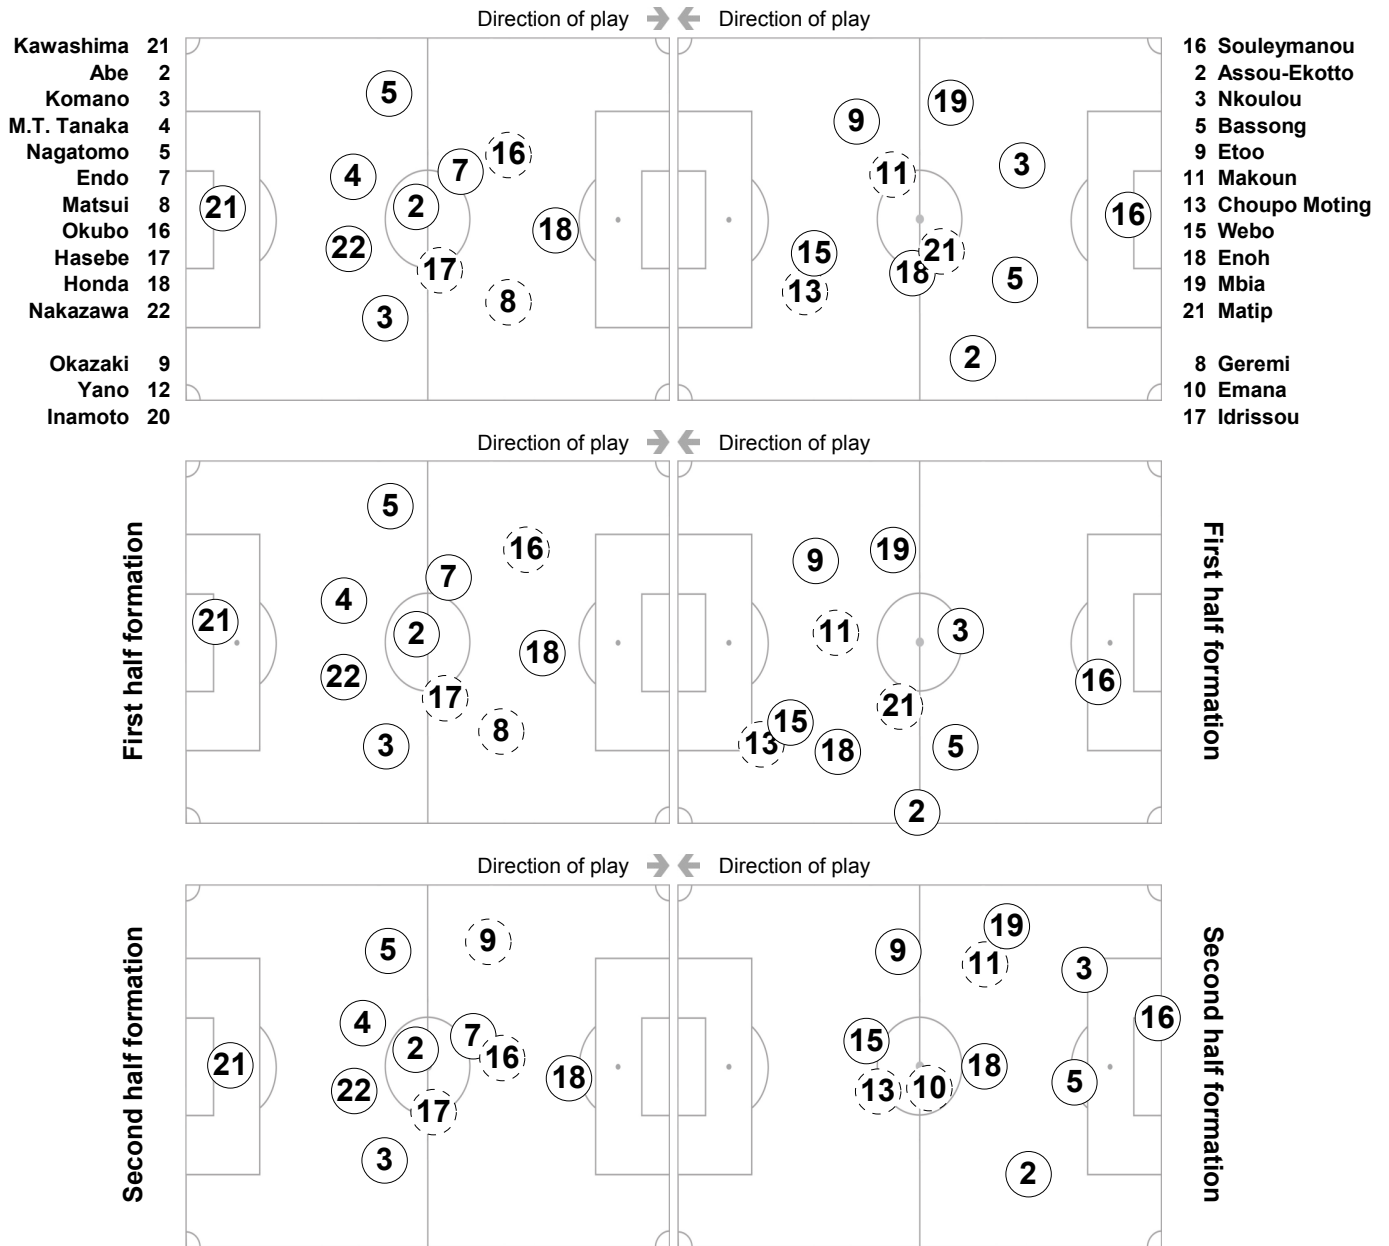

## Japan - Cameroon 1:0 (1:0)

Mangaung/Bloemfontein / Free State Stadium / RSA

69' (In) 9 Okazaki / (Out) 8 Matsui  
 82' (In) 12 Yano / (Out) 16 Okubo  
 88' (In) 20 Inamoto / (Out) 17 Hasebe

63' (In) 10 Emana / (Out) 21 Matip  
 75' (In) 17 Idrissou / (Out) 13 Choupo Moting  
 75' (In) 8 Geremi / (Out) 11 Makoun

**Total time played: 96'18"**  
**45% - 27'16" Ball possession 55% - 33'43"**

did not play the entire match      substitution

FIFA does not vouch for the accuracy of technical statistics compiled in association with its competition results system partner.